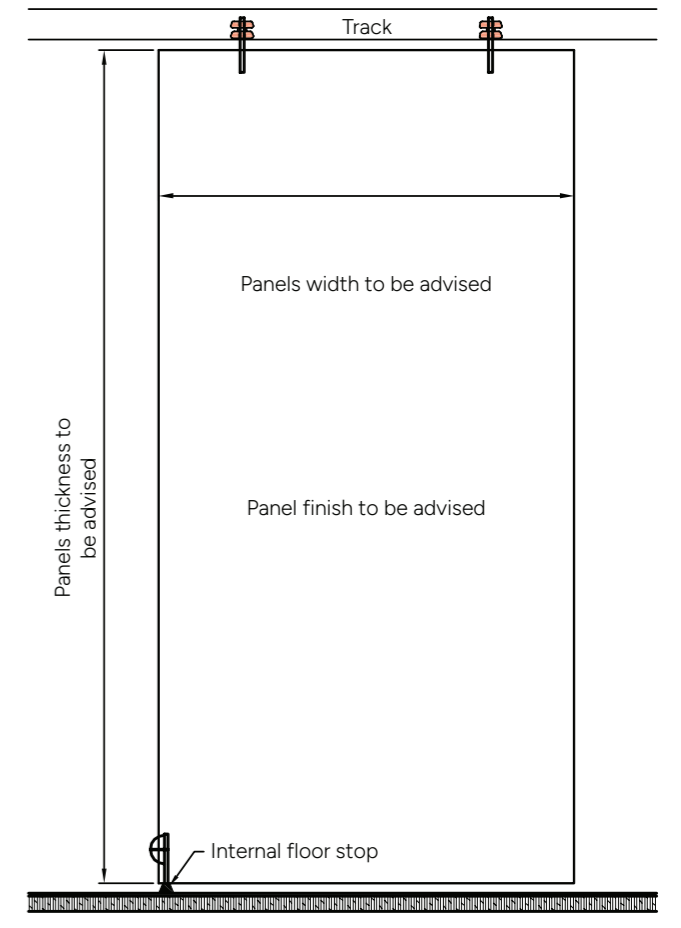

Elevation of Track & Panel